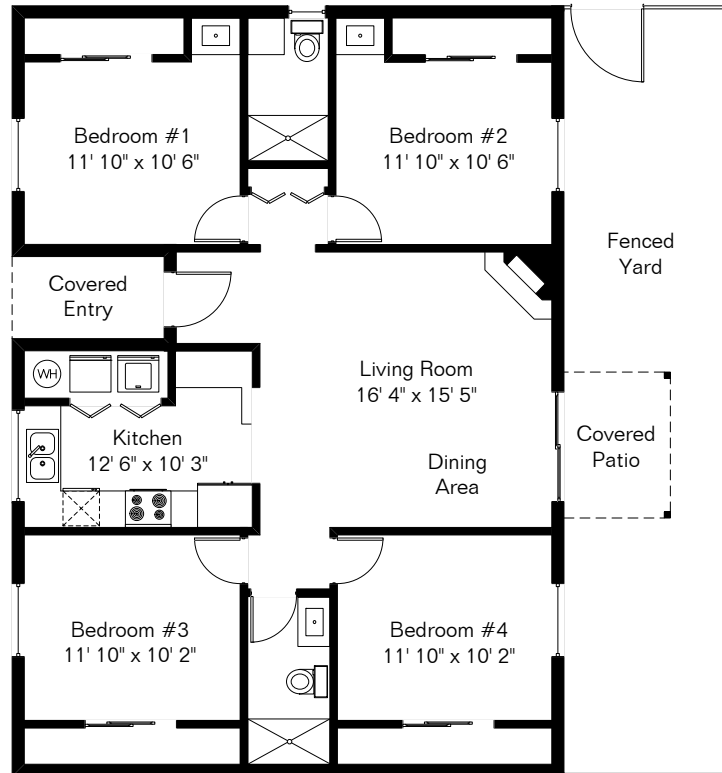

The square footages and room size information are deemed to be reliable but are not guaranteed and should be independently verified. This drawing is for marketing purposes only.

1402 E Elm St Unit 2

Presented by Casey King
Tucson Integrity Realty
(520) 904-3770

Unit 2

Unit 2 Living Area
1,241 Sq Ft

Site Visit June 2020

0 ft. 6 ft. 10 ft. 20 ft.

Copyright 2020 Floor Plans First! LLC
All Rights Reserved.

Floor Plans First!
See the Floor Plan First™

FloorPlansFirst.com™
(520) 881-1500